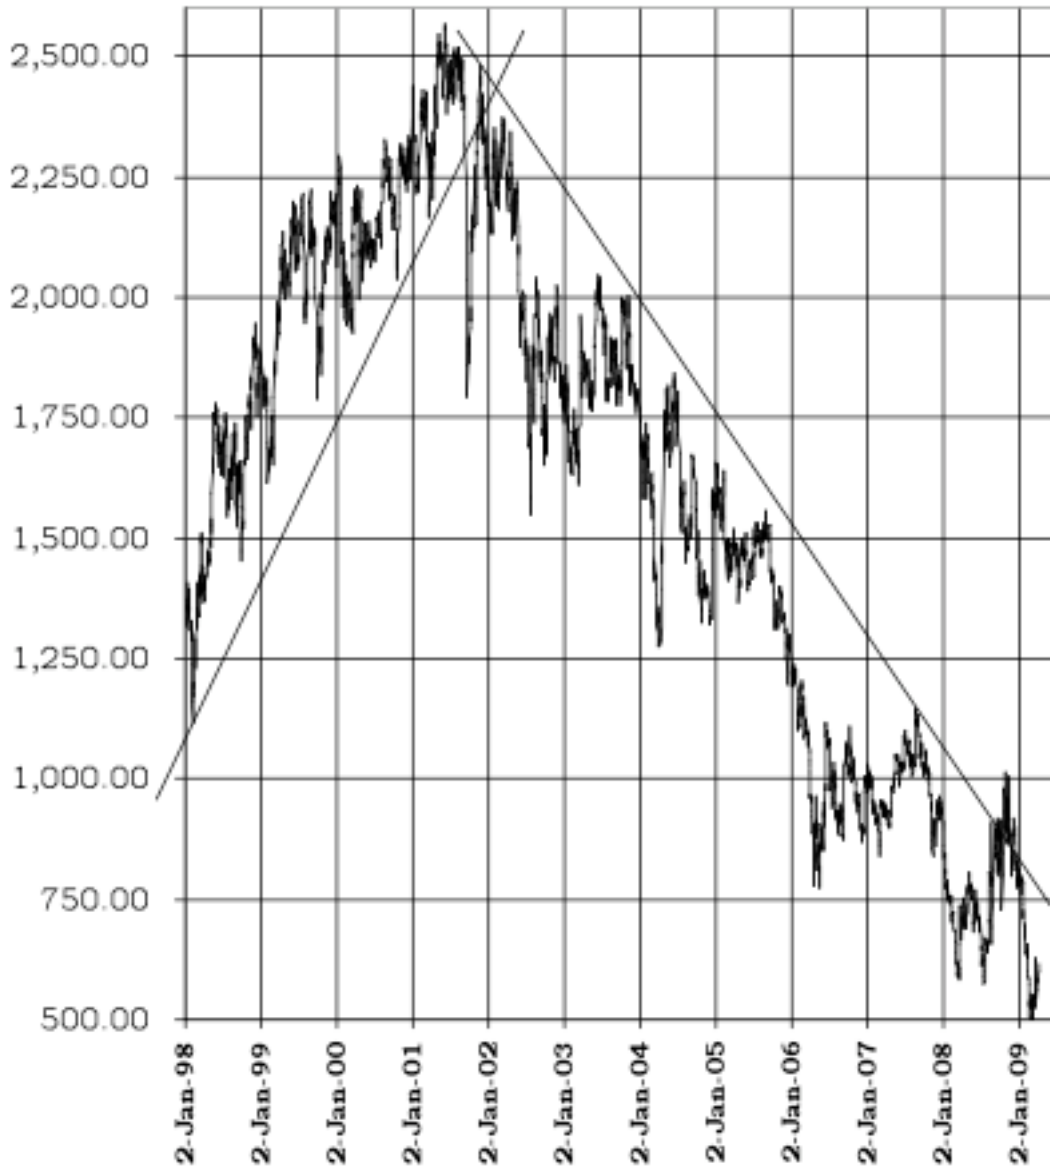

Dow in Silver, 1998-Now

Gold/Silver Ratio daily, 6/1985- now, w/ 300 DM/