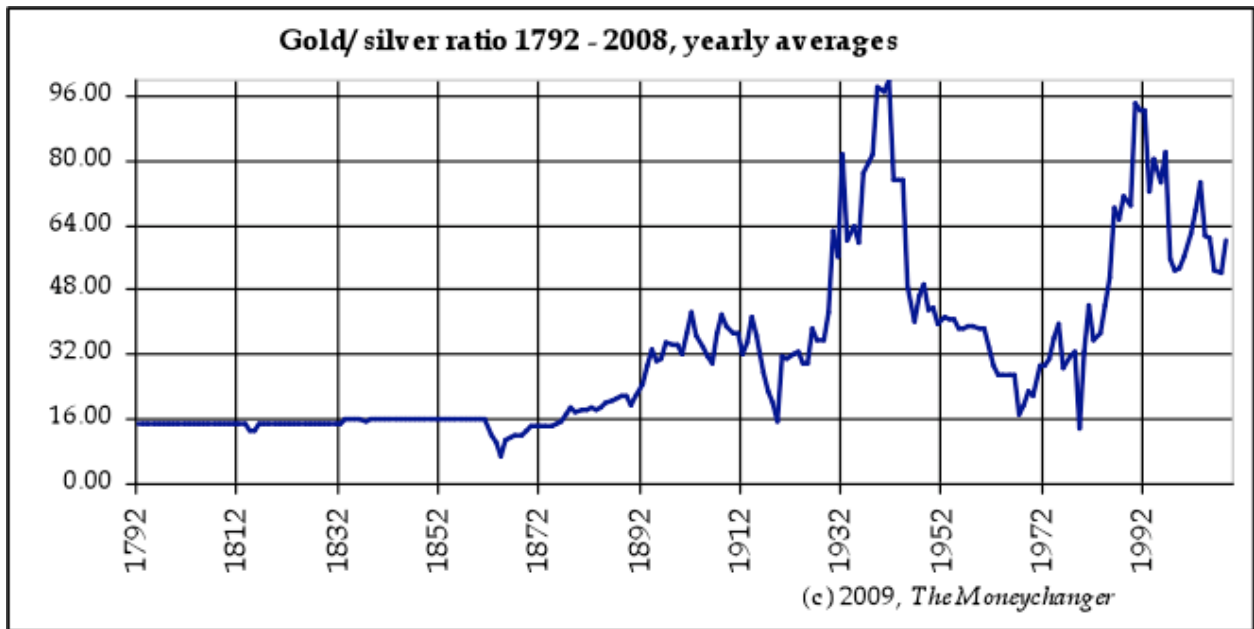

Dow in Silver, 1998-Now

Gold/Silver Ratio daily, 6/1985- now, w/ 300 DM/